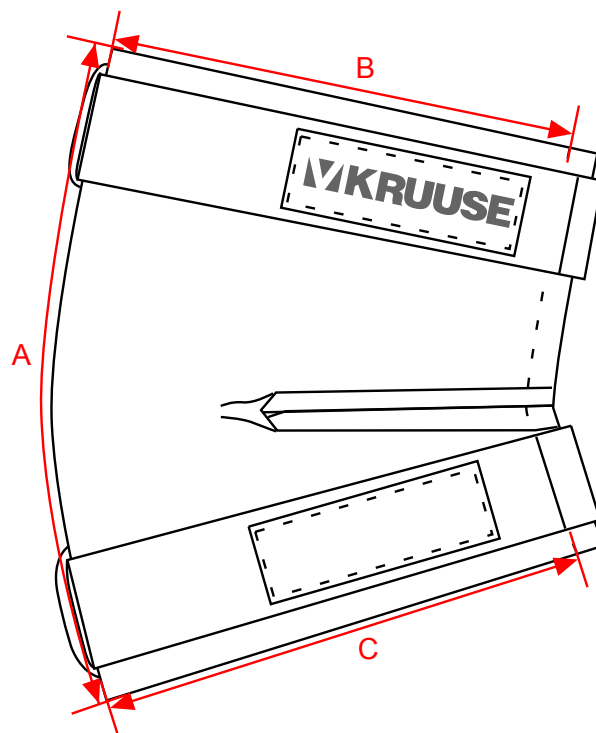

Size Chart

Size	Cat. No	Suitable for
XXX-Small	279931	Bichon Frisé, Chihuahua, Pomeranian, Yorkshire Terrier
XX-Small	279930	Boston Terrier, Cairn Terrier, Lhasa Apso, Shih Tzu
X-Small	279834	Cocker Spaniel, Whippet, Irish Terrier, Sheltie
Small	279835	Collie, Springer Spaniel, Border Collie, Boston Terrier
Medium	279836	Labrador Retriever, Dalmatian, Golden Retriever, Boxer
Large	279837	Rottweiler, German Shepherd, Golden Retriever, Rhodesian Ridgeback
X-Large	279883	Large Rottweiler, Large German Shepherd, Large Golden Retriever, Leonberger

	Size chart KRUUSE Rehab Elbow Protectors in cm	XXXS (cm)	XXS (cm)	XS (cm)	S (cm)	M (cm)	L (cm)	XL (cm)
A	Total height, along fold edge	6.5	7.5	8.5	9.5	11.5	13.5	15.5
B	½ upper width, from fold edge to stitch	5.5	6.5	7.5	8.5	9.5	11	12.5
C	½ lower width, from fold edge to stitch	5	6	7	7.5	8.5	10	11.5