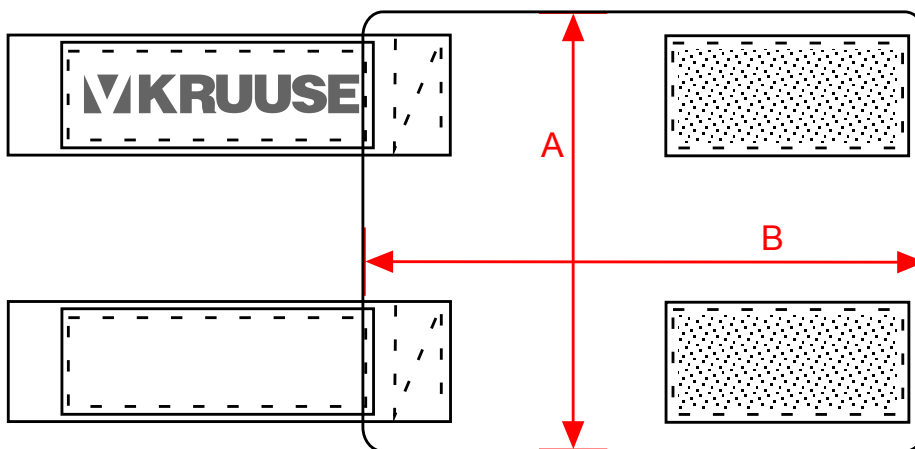

Size Chart

Size	Cat. No	Suitable for
XXX-Small	279935	Bichon Frisé, Chihuahua, Pomeranian, Yorkshire Terrier
XX-Small	279934	Boston Terrier, Cairn Terrier, Lhasa Apso
X-Small	279844	Cocker Spaniel, Whippet, Irish Terrier, Cavalier King Charles Spaniel
Small	279845	Collie, Springer Spaniel, Border Collie, Beagle
Medium	279846	Labrador Retriever, Golden Retriever, Dalmatian, Boxer, Australian Shepherd
Large	279847	Rottweiler, Bernese Mountain Dog, German Shepherd, Rhodesian Ridgeback
X-Large	279882	Large Rottweiler, Large Bernese Mountain Dog, Mastiff, Great Dane

	Size chart KRUUSE Rehab Carpal Protectors in cm	XXXS (cm)	XXS (cm)	XS (cm)	S (cm)	M (cm)	L (cm)	XL (cm)
A	Total height, from edge to edge	6.5	7.5	8.5	9.5	11.5	13.5	15.5
B	Total width, from edge to edge	8.5	9.5	10.5	12.5	14.5	17.5	20.5